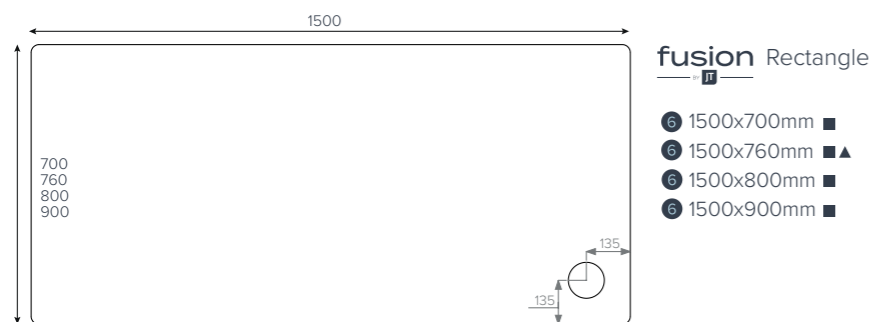

- 1000x700mm ■
- 1000x800mm ■
- 1000x760mm ■
- 1000x900mm ■

fusion Rectangle

- 1100x760mm ■
- 1100x900mm ■
- 1100x800mm ■▲

fusion Rectangle

- 1200x700mm ■
- 1200x800mm ■▲
- 1200x760mm ■▲
- 1200x900mm ■
- 1300x800mm ■

fusion Quadrant

Quadrant

- 800x800mm ■
- 900x900mm ■
- 1000x1000mm ■

fusion Offset Quadrant

Offset Quadrant

- 900x760mm ■
- 1000x800mm ■
- 1200x800mm ■
- 1200x900mm ■

Key

- Available with Upstands
- ▲ 3 Upstands - Left and right hand