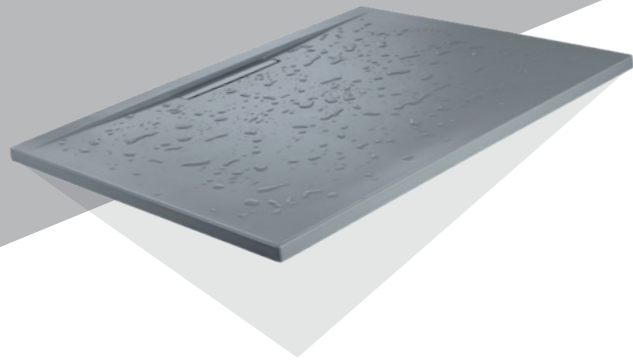

naturals

Rectangle

- 1400x700mm
- 1400x800mm
- 1400x900mm
- 1400x1000mm
- 1500x700mm
- 1500x800mm
- 1500x900mm

Colour availability

The shower tray. Evolved.

Waste & Tray

Side Profile

Waste