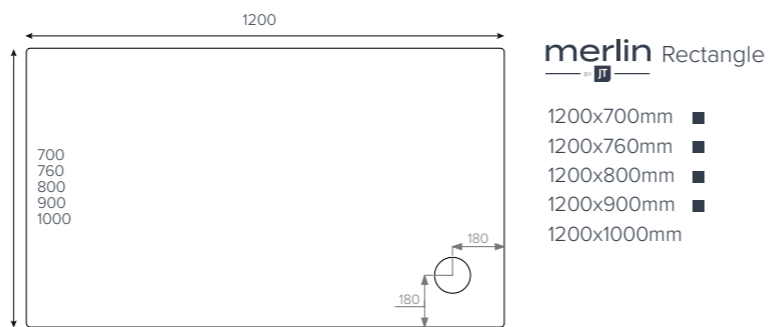

fusion Leg Cross Section

fusion Leg Detail

- 45mm High
- Internal Depth 10-25mm
- Shoulder Width 52mm
- Leg Adjustment 87-140mm

It's a kind of magic

Key

- Available with Upstands
- Upstands Only

We recommend these trays are installed with a **flow by JT 50mm waste**