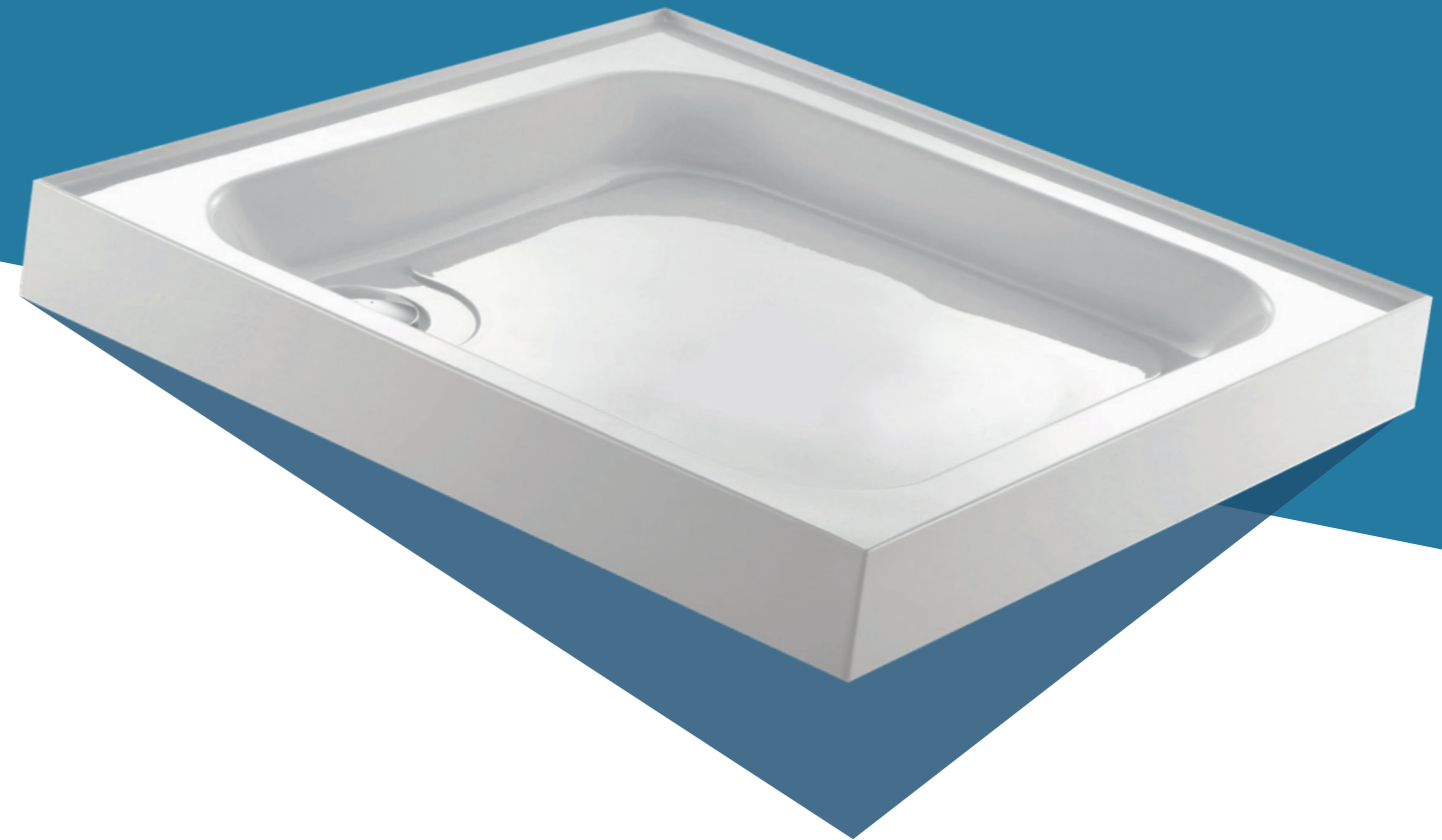

merlin

BY JT

It's a kind of magic

The JTMerlin™ is the original easy plumb, easy access shower tray. An installers dream, the product is made from ABS capped acrylic stone resin and features adjustable feet hidden behind removable panels.

JTMerlin™ is ideal for awkward, new installations and existing tray replacements. The integrated upstand option is simply recessed into the wall allowing tiles to overlap for a watertight installation.

From 2022, we have committed to making all of our stone resin shower trays 25% lighter in weight, promising less stress on both the environment and our customers.

- Available in square, rectangle, quadrant and offset quadrant
- 39 size options
- Integrated 13mm tiling upstand option available
- Supplied with leg set and easy-to-fit loose panels with unique fastening system
- 50mm waste outlet
- 25 year guarantee
- JTAnti-Slip™ available

ultracast

BY JT

Simple elegance

A simple yet graceful ABS capped acrylic stone resin design, the JTUltracast™ is available as a flat top or tiling upstand tray.

The integrated upstand option is simply recessed into the wall allowing tiles to overlap for a watertight installation.

Ideal for awkward and new installations, as well as existing shower tray replacements.

From 2022, we have committed to making all of our stone resin shower trays 25% lighter in weight, promising less stress on both the environment and our customers.

- Available in square, rectangle, quadrant and offset quadrant
- 39 size options
- Integrated 13mm tiling upstand option available
- 50mm waste outlet
- 25 year guarantee
- JTAnti-Slip™ available