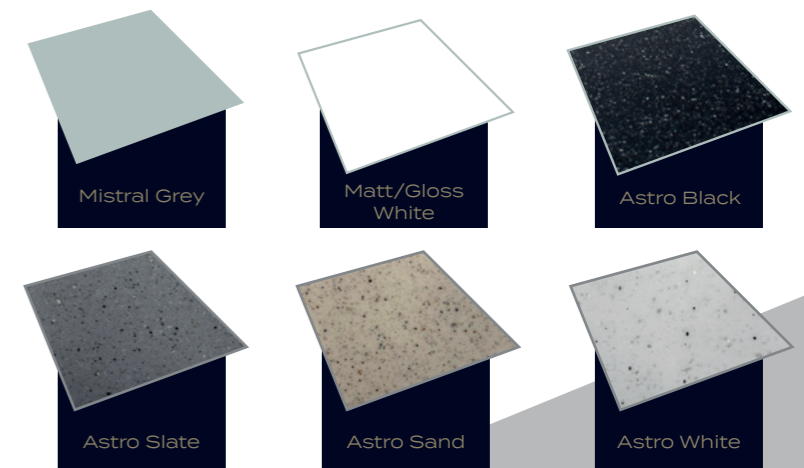

Colour availability