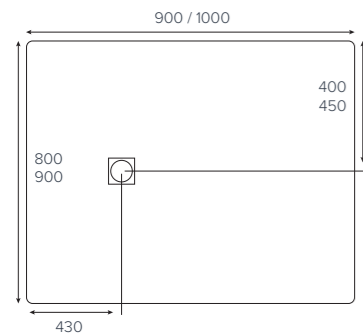

Aqua cushion flooring

softstone

Square

800x800mm
900x900mm

softstone

Rectangle

900x800mm
1000x800mm
1000x900mm

softstone

Rectangle

1200x760mm
1200x800mm
1200x900mm

softstone

Rectangle

1400x900mm
1500x760mm

softstone

Rectangle

1600x800mm
1700x800mm

Size bands

- A. 1200x900mm
- B. 1600x800mm
- C. 2050x1000mm

softstone

Bespoke example

Cross-hatched areas indicate the areas of standard size that will be cut off to create your required bespoke size.

softstone