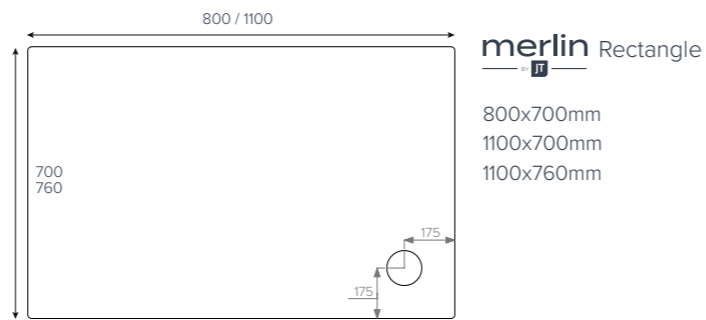

fusion Leg Cross Section

fusion Leg Detail

- 45mm High
- Internal Depth 10-25mm
- Shoulder Width 52mm
- Leg Adjustment 87-140mm

It's a kind of magic

Key

- Available with Upstands
- Upstands Only

We recommend these trays are installed with a **flow by JT 50mm waste**