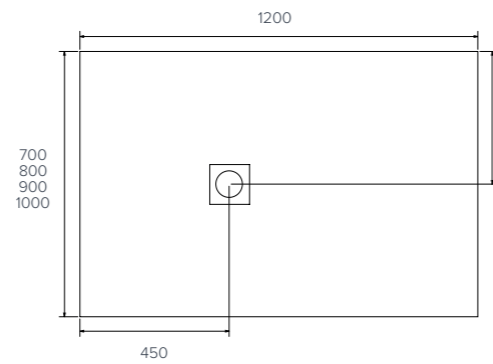

Size bands

- A. 1200x900mm
- B. 1600x800mm
- C. 2050x1000mm

softstone

Bespoke example

Cross-hatched areas indicate the areas of standard size that will be cut off to create your required bespoke size.

softstone

Rectangle

- 1600x700mm
- 1600x800mm
- 1600x900mm
- 1600x1000mm
- 1700x700mm
- 1700x800mm
- 1700x900mm
- 1800x700mm
- 1800x800mm
- 1800x900mm
- 1800x1000mm
- 2000x800mm
- 2000x900mm

naturals

Rectangle

- 900x700mm
- 1000x700mm
- 1000x800mm
- 1000x900mm

naturals

Rectangle

- 1200x700mm
- 1200x800mm
- 1200x900mm
- 1200x1000mm

naturals

Quadrant

- 800x800mm
- 900x900mm

naturals

Cross Section

naturals

Rectangle

- 1400x700mm
- 1400x800mm
- 1400x900mm
- 1400x1000mm
- 1500x700mm
- 1500x800mm
- 1500x900mm

Colour availability

The shower tray. Evolved.

Waste & Tray

Side Profile

Waste