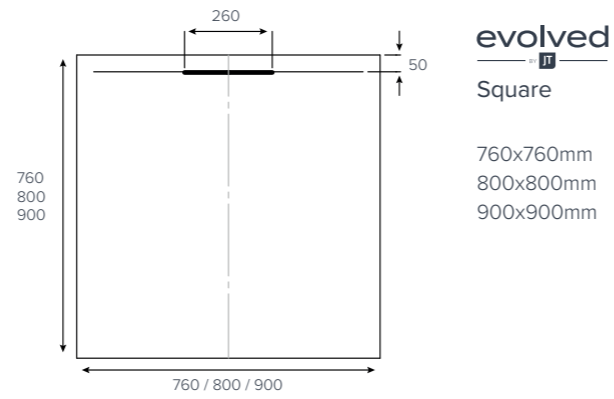

Size bands

- A. 1200x900mm
- B. 1600x800mm
- C. 2050x1000mm

softstone

Bespoke example

Cross-hatched areas indicate the areas of standard size that will be cut off to create your required bespoke size.

softstone

naturals

Rectangle

- 1200x700mm
- 1200x800mm
- 1200x900mm
- 1200x1000mm

naturals

Quadrant

- 800x800mm
- 900x900mm

naturals

Cross Section

naturals

Rectangle

- 1400x700mm
- 1400x800mm
- 1400x900mm
- 1400x1000mm
- 1500x700mm
- 1500x800mm
- 1500x900mm

Colour availability

The shower tray. Evolved.

Waste & Tray

Side Profile

Waste

Colour availability

fusion Rectangle

- 1600x700mm ■
- 1600x760mm ■
- 1600x800mm ■▲
- 1600x900mm ■

fusion Rectangle

- 1700x700mm ■
- 1700x760mm ■
- 1700x800mm ■
- 1700x900mm ■
- 1800x800mm ■

fusion Rectangle