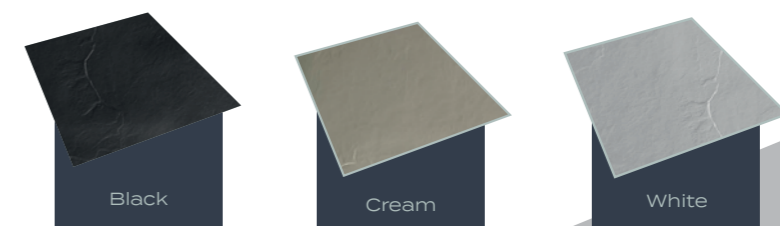

softstone

Colour availability