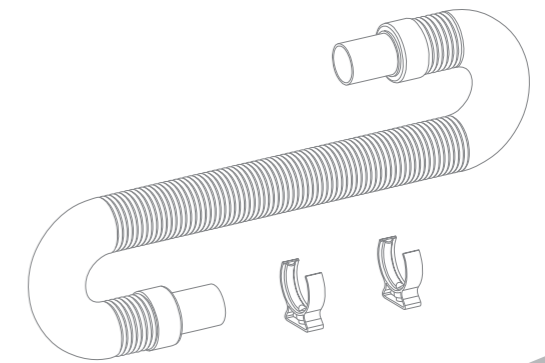

Concealed waste

Rapid water dispersal

Concealed white waste designed to give the seamless look to your shower tray. Fits in the standard 90mm waste.

JT vertical 90mm waste

Intelligent water removal

A 90mm vertical waste designed to help assist the water dispersal where the fall for the waste pipe cannot be achieved. Conforms to BS EN 274-1:2002, carries away 48 litres of water a minute. Features a 50mm water seal and an easily removable dome for cleaning.

flexi-fix by JT

Flexible water-proofing solutions

The patented flexi-fit by JT is the perfect solution should a flat top tray be the only option. Complete with all the added benefits of a tiling upstand, the easy-application tape is self-adhesive, wraps around corners in one piece and creates a watertight seal. Available in 3.2 metre lengths.

flow by JT flexi-hose

Simple, quick and straight forward

This truly flexible solution is designed to make installation easier. The Flexi-Hose eliminates the need for complex plumbing, untidy pipe work and elbow joints.