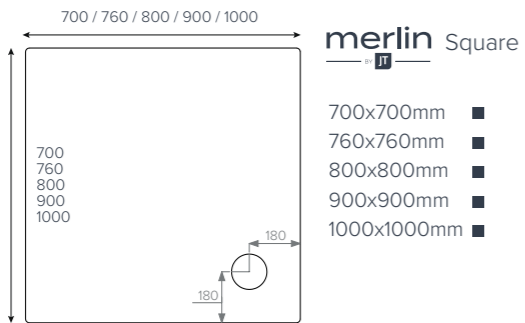

fusion Leg Cross Section

fusion Leg Detail

- 45mm High
- Internal Depth 10-25mm
- Shoulder Width 52mm
- Leg Adjustment 87-140mm

It's a kind of magic

Key

- Available with Upstands
- Upstands Only

We recommend these trays are installed with a **flow by JT 50mm waste**