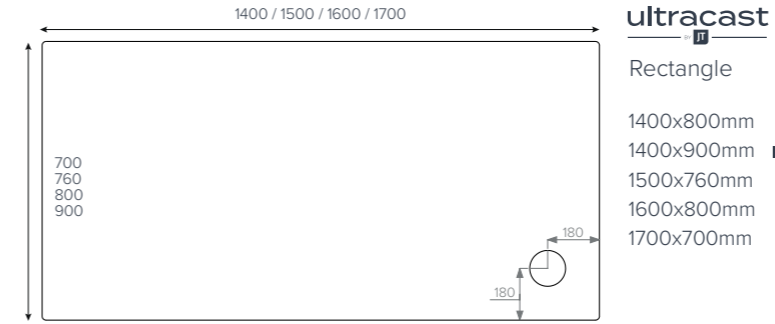

Simple elegance