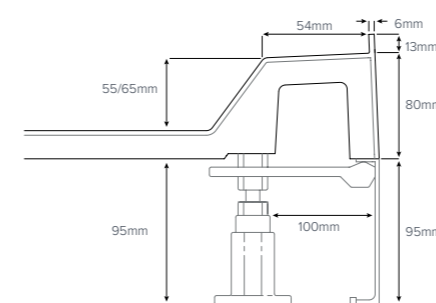

fusion Leg Cross Section

fusion Leg Detail

- 45mm High
- Internal Depth 10-25mm
- Shoulder Width 52mm
- Leg Adjustment 87-140mm

It's a kind of magic

Key

- Available with Upstands
- Upstands Only

We recommend these trays are installed with a **flow by JT 50mm waste**