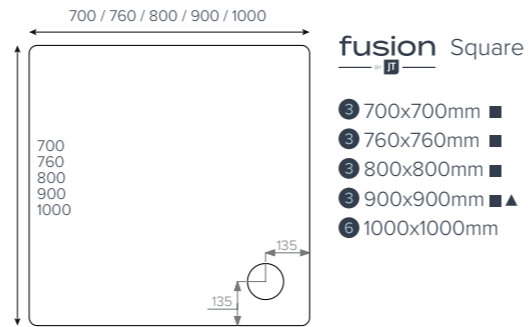

Size bands

- A. 1200x900mm
- B. 1600x800mm
- C. 2050x1000mm

softstone

Bespoke example

Cross-hatched areas indicate the areas of standard size that will be cut off to create your required bespoke size.

softstone

naturals

Rectangle

- 1200x700mm
- 1200x800mm
- 1200x900mm
- 1200x1000mm

naturals

Quadrant

- 800x800mm
- 900x900mm

naturals

Cross Section

naturals

Rectangle

- 1400x700mm
- 1400x800mm
- 1400x900mm
- 1400x1000mm
- 1500x700mm
- 1500x800mm
- 1500x900mm

Colour availability

The shower tray. Evolved.

Waste & Tray

Side Profile

Waste

Colour availability

fusion Rectangle

- 1600x700mm ■
- 1600x760mm ■
- 1600x800mm ■▲
- 1600x900mm ■

fusion Rectangle

- 1700x700mm ■
- 1700x760mm ■
- 1700x800mm ■
- 1700x900mm ■
- 1800x800mm ■

fusion Rectangle