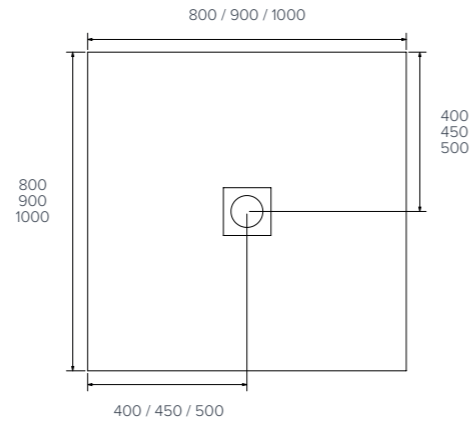

Size bands

- A. 1200x900mm
- B. 1600x800mm
- C. 2050x1000mm

softstone

Bespoke example

Cross-hatched areas indicate the areas of standard size that will be cut off to create your required bespoke size.

softstone

softstone

Colour availability

naturals

Shaped from our landscape

naturals

Square

- 800x800mm
- 900x900mm
- 1000x1000mm

naturals

Rectangle

- 1600x700mm
- 1600x800mm
- 1600x900mm
- 1600x1000mm
- 1700x700mm
- 1700x800mm
- 1700x900mm
- 1800x700mm
- 1800x800mm
- 1800x900mm
- 1800x1000mm
- 2000x800mm
- 2000x900mm

naturals

Rectangle

- 900x700mm
- 1000x700mm
- 1000x800mm
- 1000x900mm