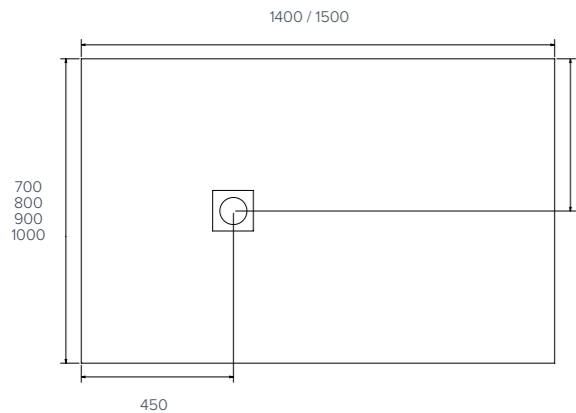

Size bands

- A. 1200x900mm
- B. 1600x800mm
- C. 2050x1000mm

softstone

Bespoke example

Cross-hatched areas indicate the areas of standard size that will be cut off to create your required bespoke size.

softstone

Rectangle

- 1600x700mm
- 1600x800mm
- 1600x900mm
- 1600x1000mm
- 1700x700mm
- 1700x800mm
- 1700x900mm
- 1800x700mm
- 1800x800mm
- 1800x900mm
- 1800x1000mm
- 2000x800mm
- 2000x900mm

naturals

Rectangle

- 900x700mm
- 1000x700mm
- 1000x800mm
- 1000x900mm

naturals

Rectangle

- 1200x700mm
- 1200x800mm
- 1200x900mm
- 1200x1000mm

naturals

Quadrant

- 800x800mm
- 900x900mm

naturals

Cross Section

naturals

Rectangle

- 1400x700mm
- 1400x800mm
- 1400x900mm
- 1400x1000mm
- 1500x700mm
- 1500x800mm
- 1500x900mm

Colour availability

The shower tray. Evolved.

Waste & Tray

Side Profile

Waste