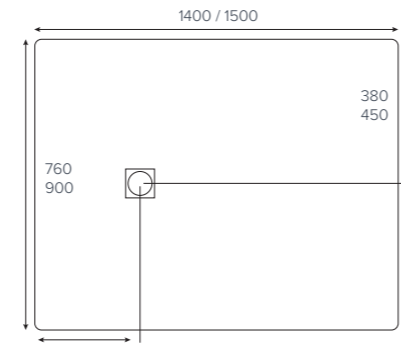

Rectangle

1200x760mm
1200x800mm
1200x900mm

softstone

Rectangle

1400x900mm
1500x760mm

softstone

Rectangle

1600x800mm
1700x800mm

Size bands

- A. 1200x900mm
- B. 1600x800mm
- C. 2050x1000mm

softstone

Bespoke example

Cross-hatched areas indicate the areas of standard size that will be cut off to create your required bespoke size.

softstone