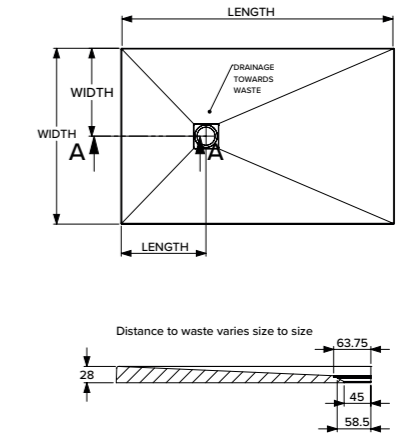

Size bands

- A. 1200x900mm
- B. 1600x800mm
- C. 2050x1000mm

softstone

Bespoke example

Cross-hatched areas indicate the areas of standard size that will be cut off to create your required bespoke size.

softstone

Rectangle

- 1600x700mm
- 1600x800mm
- 1600x900mm
- 1600x1000mm
- 1700x700mm
- 1700x800mm
- 1700x900mm
- 1800x700mm
- 1800x800mm
- 1800x900mm
- 1800x1000mm
- 2000x800mm
- 2000x900mm

naturals

Rectangle

- 900x700mm
- 1000x700mm
- 1000x800mm
- 1000x900mm

naturals

Rectangle

- 1200x700mm
- 1200x800mm
- 1200x900mm
- 1200x1000mm

naturals

Quadrant

- 800x800mm
- 900x900mm

naturals

Cross Section

naturals

Rectangle

- 1400x700mm
- 1400x800mm
- 1400x900mm
- 1400x1000mm
- 1500x700mm
- 1500x800mm
- 1500x900mm

Colour availability

The shower tray. Evolved.

Waste & Tray

Side Profile

Waste