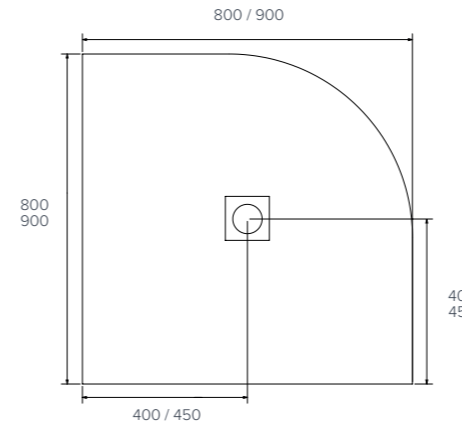

Size bands

- A. 1200x900mm
- B. 1600x800mm
- C. 2050x1000mm

softstone

Bespoke example

Cross-hatched areas indicate the areas of standard size that will be cut off to create your required bespoke size.

softstone

Rectangle

- 1600x700mm
- 1600x800mm
- 1600x900mm
- 1600x1000mm
- 1700x700mm
- 1700x800mm
- 1700x900mm
- 1800x700mm
- 1800x800mm
- 1800x900mm
- 1800x1000mm
- 2000x800mm
- 2000x900mm

naturals

Rectangle

- 900x700mm
- 1000x700mm
- 1000x800mm
- 1000x900mm

naturals

Rectangle

- 1200x700mm
- 1200x800mm
- 1200x900mm
- 1200x1000mm

naturals

Quadrant

- 800x800mm
- 900x900mm

naturals

Cross Section

naturals

Rectangle

- 1400x700mm
- 1400x800mm
- 1400x900mm
- 1400x1000mm
- 1500x700mm
- 1500x800mm
- 1500x900mm

Colour availability

The shower tray. Evolved.

Waste & Tray

Side Profile

Waste