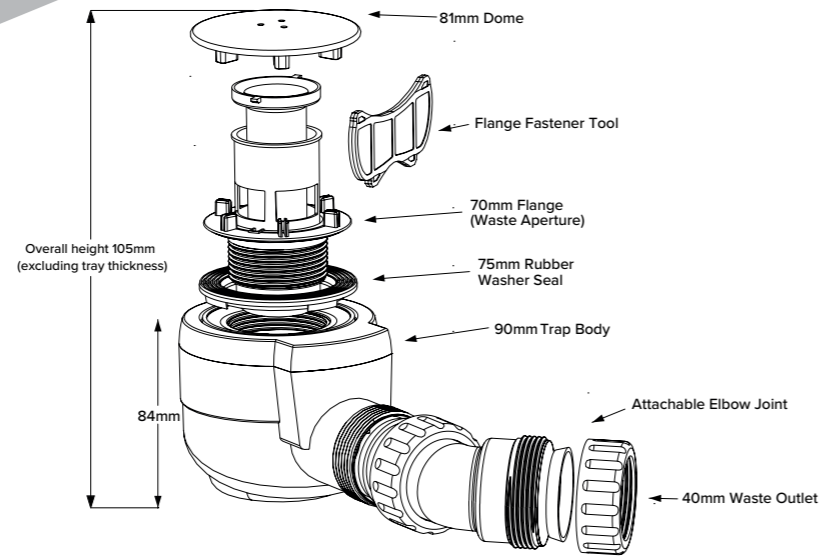

Accessories

by JT

flow by JT

Complex plumbing simplified

The efficient design of the 50mm waste allows 38 litres of water a minute to be carried away. Conforms to BS EN 274-1:2002. Features a 50mm water seal and an easily removable dome for cleaning.