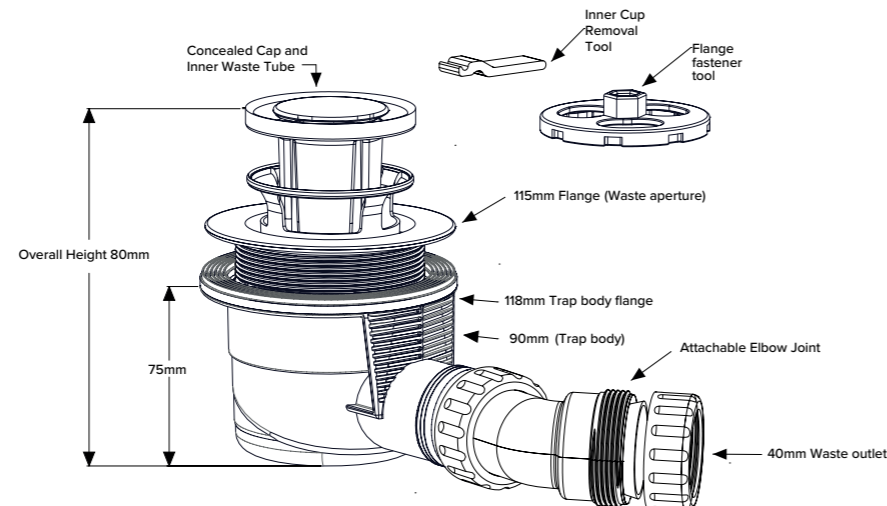

Concealed waste

Rapid water dispersal

Concealed white waste designed to give the seamless look to your shower tray. Fits in the standard 90mm waste.

JT vertical 90mm waste

Intelligent water removal

A 90mm vertical waste designed to help assist the water dispersal where the fall for the waste pipe cannot be achieved. Conforms to BS EN 274-1:2002, carries away 48 litres of water a minute. Features a 50mm water seal and an easily removable dome for cleaning.