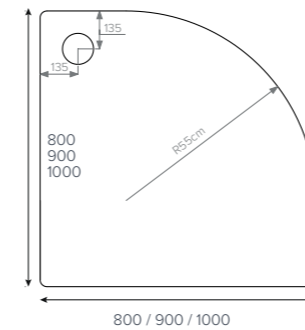

fusion Quadrant

Quadrant

- 800x800mm ■
- 900x900mm ■
- 1000x1000mm ■