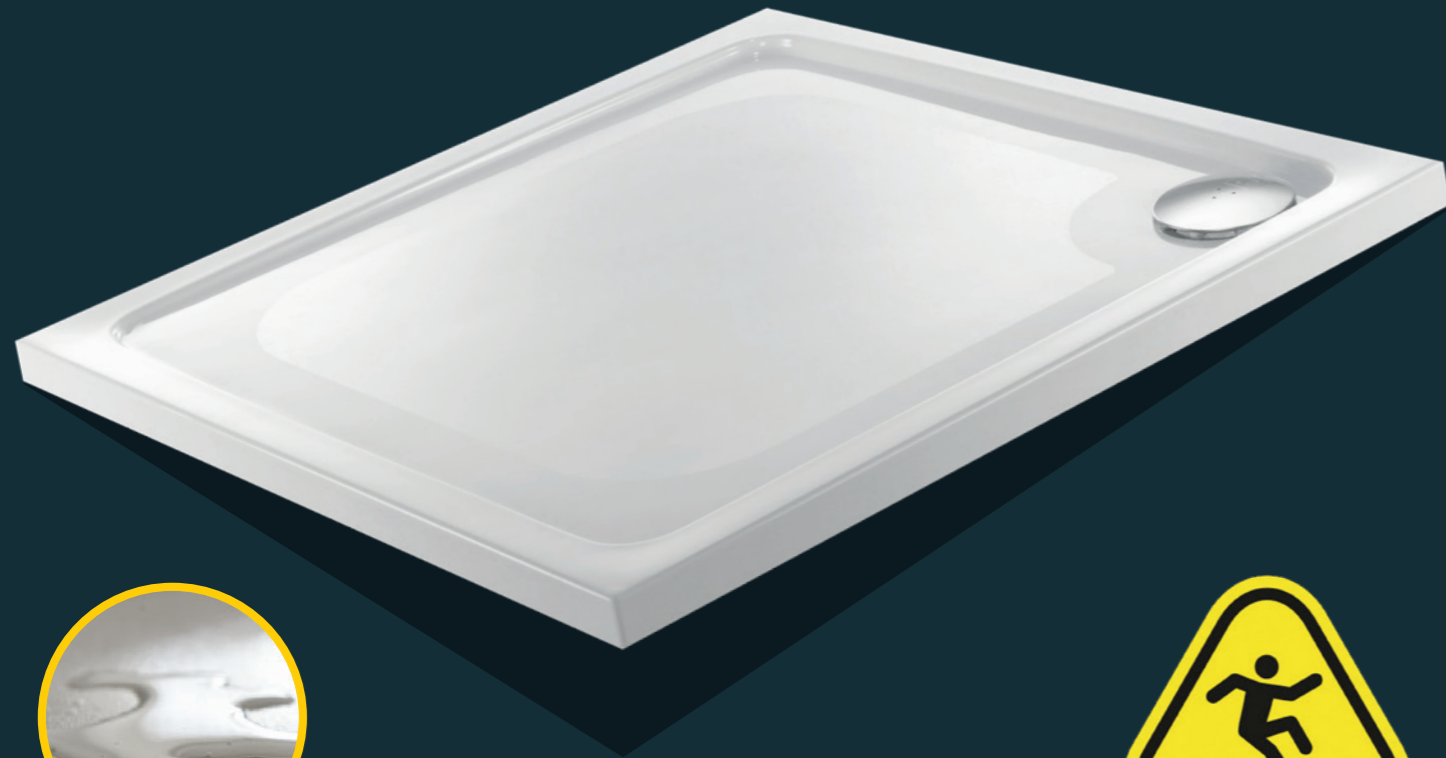

anti-slip

BY JT

take the safe option