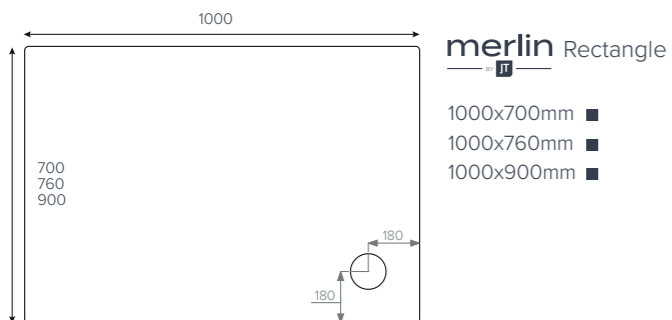

fusion Leg Cross Section

fusion Leg Detail

- 45mm High
- Internal Depth 10-25mm
- Shoulder Width 52mm
- Leg Adjustment 87-140mm

It's a kind of magic

Key

- Available with Upstands
- Upstands Only

We recommend these trays are installed with a **flow by JT 50mm waste**