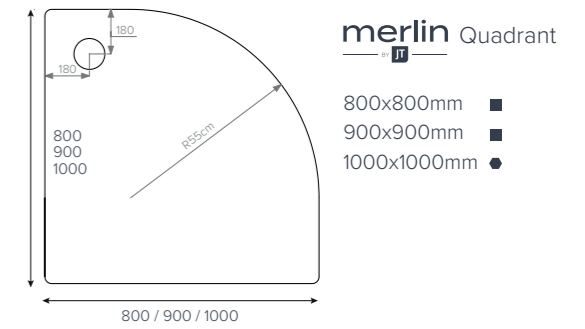

fusion Leg Cross Section

fusion Leg Detail

- 45mm High
- Internal Depth 10-25mm
- Shoulder Width 52mm
- Leg Adjustment 87-140mm

It's a kind of magic

Key

- Available with Upstands
- Upstands Only

We recommend these trays are installed with a **flow by JT 50mm waste**