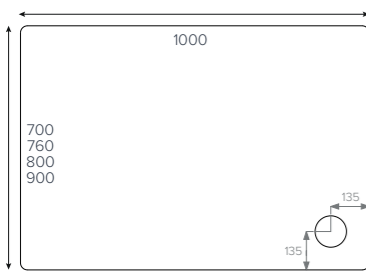

naturals

Rectangle

- 1400x700mm
- 1400x800mm
- 1400x900mm
- 1400x1000mm
- 1500x700mm
- 1500x800mm
- 1500x900mm

Colour availability

The shower tray. Evolved.

Waste & Tray

Side Profile

Waste

Colour availability

fusion Rectangle

- 1600x700mm ■
- 1600x760mm ■
- 1600x800mm ■▲
- 1600x900mm ■

fusion Rectangle

- 1700x700mm ■
- 1700x760mm ■
- 1700x800mm ■
- 1700x900mm ■
- 1800x800mm ■

fusion Rectangle

- 1000x700mm ■
- 1000x800mm ■
- 1000x760mm ■
- 1000x900mm ■

fusion Rectangle

- 1100x760mm ■
- 1100x900mm ■
- 1100x800mm ■▲

fusion Rectangle

- 1200x700mm ■
- 1200x800mm ■▲
- 1200x760mm ■▲
- 1200x900mm ■
- 1300x800mm ■