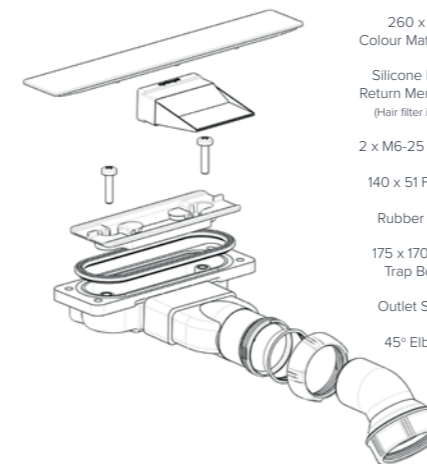

naturals

Rectangle

- 1400x700mm
- 1400x800mm
- 1400x900mm
- 1400x1000mm
- 1500x700mm
- 1500x800mm
- 1500x900mm

Colour availability

The shower tray. Evolved.

Waste & Tray

Side Profile

Waste