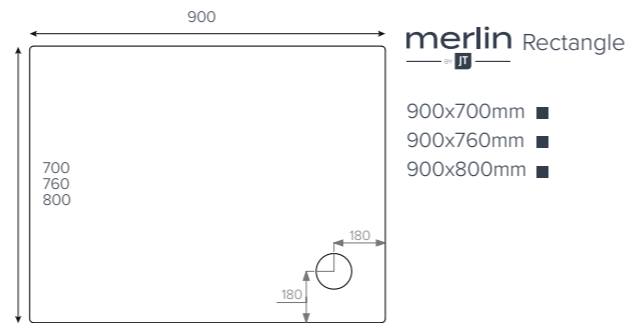

fusion Leg Cross Section

fusion Leg Detail

- 45mm High
- Internal Depth 10-25mm
- Shoulder Width 52mm
- Leg Adjustment 87-140mm

It's a kind of magic

Key

- Available with Upstands
- Upstands Only

We recommend these trays are installed with a **flow by JT 50mm waste**