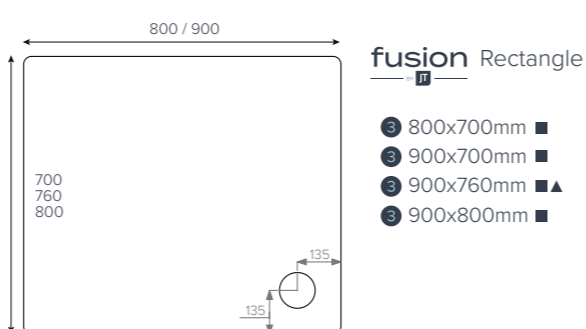

Size bands

- A. 1200x900mm
- B. 1600x800mm
- C. 2050x1000mm

softstone

Bespoke example

Cross-hatched areas indicate the areas of standard size that will be cut off to create your required bespoke size.

softstone

naturals

Rectangle

- 1400x700mm
- 1400x800mm
- 1400x900mm
- 1400x1000mm
- 1500x700mm
- 1500x800mm
- 1500x900mm

Colour availability

The shower tray. Evolved.

Waste & Tray

Side Profile

Waste

- 1000x700mm ■
- 1000x800mm ■
- 1000x760mm ■
- 1000x900mm ■

fusion Rectangle

- 1100x760mm ■
- 1100x900mm ■
- 1100x800mm ■▲

fusion Rectangle

- 1200x700mm ■
- 1200x800mm ■▲
- 1200x760mm ■▲
- 1200x900mm ■
- 1300x800mm ■

fusion Quadrant

Quadrant

- 800x800mm ■
- 900x900mm ■
- 1000x1000mm ■

fusion Offset Quadrant

Offset Quadrant

- 900x760mm ■
- 1000x800mm ■
- 1200x800mm ■
- 1200x900mm ■

Key

- Available with Upstands
- ▲ 3 Upstands - Left and right hand