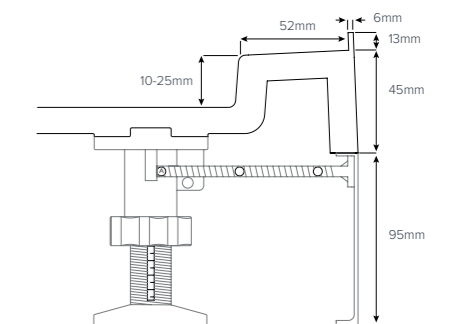

fusion Leg Cross Section