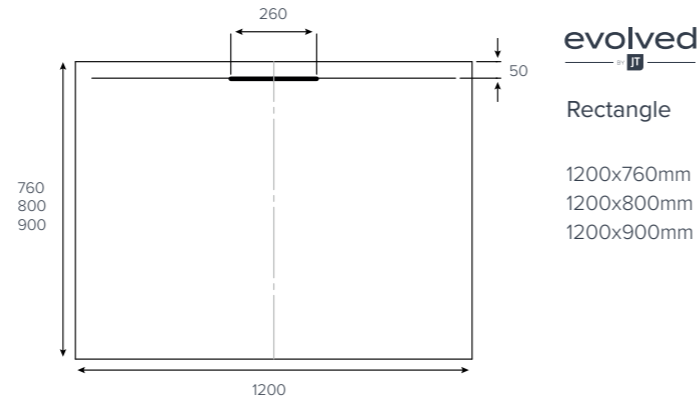

Size bands

- A. 1200x900mm
- B. 1600x800mm
- C. 2050x1000mm

softstone

Bespoke example

Cross-hatched areas indicate the areas of standard size that will be cut off to create your required bespoke size.

softstone

naturals

Rectangle

- 1200x700mm
- 1200x800mm
- 1200x900mm
- 1200x1000mm

naturals

Quadrant

- 800x800mm
- 900x900mm

naturals

Cross Section

naturals

Rectangle

- 1400x700mm
- 1400x800mm
- 1400x900mm
- 1400x1000mm
- 1500x700mm
- 1500x800mm
- 1500x900mm

Colour availability

The shower tray. Evolved.

Waste & Tray

Side Profile

Waste

Colour availability

fusion Rectangle

- 1600x700mm ■
- 1600x760mm ■
- 1600x800mm ■▲
- 1600x900mm ■

fusion Rectangle

- 1700x700mm ■
- 1700x760mm ■
- 1700x800mm ■
- 1700x900mm ■
- 1800x800mm ■

fusion Rectangle