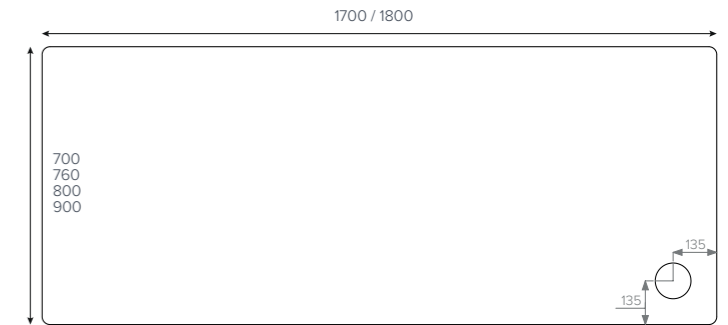

Size bands

- A. 1200x900mm
- B. 1600x800mm
- C. 2050x1000mm

softstone

Bespoke example

Cross-hatched areas indicate the areas of standard size that will be cut off to create your required bespoke size.

softstone

naturals

Rectangle

- 1400x700mm
- 1400x800mm
- 1400x900mm
- 1400x1000mm
- 1500x700mm
- 1500x800mm
- 1500x900mm

Colour availability

The shower tray. Evolved.

Waste & Tray

Side Profile

Waste

Colour availability

fusion Rectangle

- 1600x700mm ■
- 1600x760mm ■
- 1600x800mm ■▲
- 1600x900mm ■

fusion Rectangle

- 1700x700mm ■
- 1700x760mm ■
- 1700x800mm ■
- 1700x900mm ■
- 1800x800mm ■

fusion Rectangle

- 1000x700mm ■
- 1000x800mm ■
- 1000x760mm ■
- 1000x900mm ■

fusion Rectangle

- 1100x760mm ■
- 1100x900mm ■
- 1100x800mm ■▲

fusion Rectangle

- 1200x700mm ■
- 1200x800mm ■▲
- 1200x760mm ■▲
- 1200x900mm ■
- 1300x800mm ■