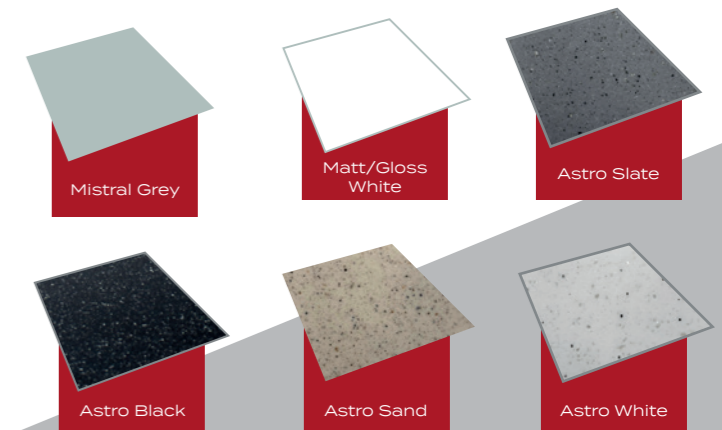

fusion Leg Cross Section

fusion Leg Detail

- 45mm High
- Internal Depth 10-25mm
- Shoulder Width 52mm
- Leg Adjustment 87-140mm

It's a kind of magic

Key

- Available with Upstands
- Upstands Only

We recommend these trays are installed with a **flow by JT 50mm waste**