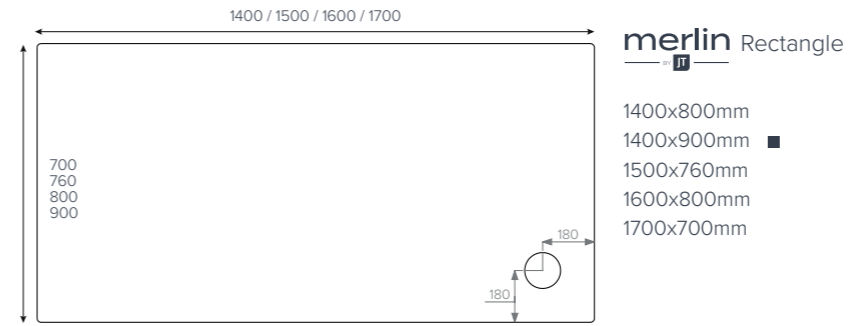

fusion Leg Cross Section

fusion Leg Detail

- 45mm High
- Internal Depth 10-25mm
- Shoulder Width 52mm
- Leg Adjustment 87-140mm

It's a kind of magic

Key

- Available with Upstands
- Upstands Only

We recommend these trays are installed with a **flow by JT 50mm waste**