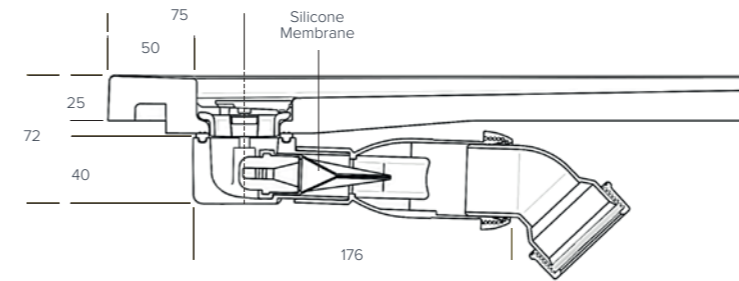

naturals

Rectangle

- 1400x700mm
- 1400x800mm
- 1400x900mm
- 1400x1000mm
- 1500x700mm
- 1500x800mm
- 1500x900mm

Colour availability

The shower tray. Evolved.

Waste & Tray

Side Profile

Waste