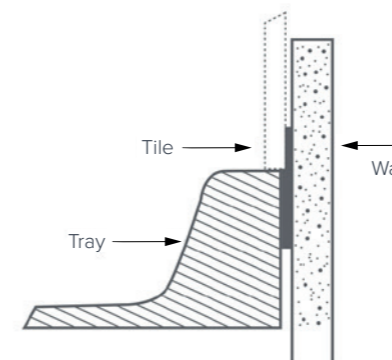

Concealed waste

Rapid water dispersal

Concealed white waste designed to give the seamless look to your shower tray. Fits in the standard 90mm waste.

JT vertical 90mm waste

Intelligent water removal

A 90mm vertical waste designed to help assist the water dispersal where the fall for the waste pipe cannot be achieved. Conforms to BS EN 274-1:2002, carries away 48 litres of water a minute. Features a 50mm water seal and an easily removable dome for cleaning.

flexi-fix by JT

Flexible water-proofing solutions

The patented flexi-fit by JT is the perfect solution should a flat top tray be the only option. Complete with all the added benefits of a tiling upstand, the easy-application tape is self-adhesive, wraps around corners in one piece and creates a watertight seal. Available in 3.2 metre lengths.