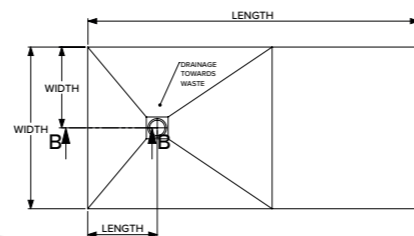

softstone

Cross Section