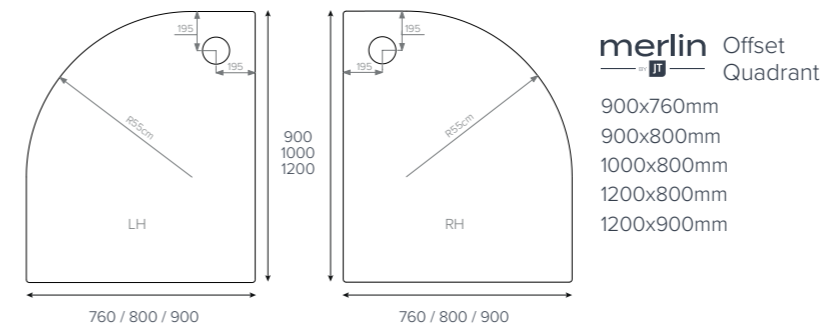

fusion Leg Cross Section

fusion Leg Detail

- 45mm High
- Internal Depth 10-25mm
- Shoulder Width 52mm
- Leg Adjustment 87-140mm

It's a kind of magic

Key

- Available with Upstands
- Upstands Only

We recommend these trays are installed with a **flow by JT 50mm waste**