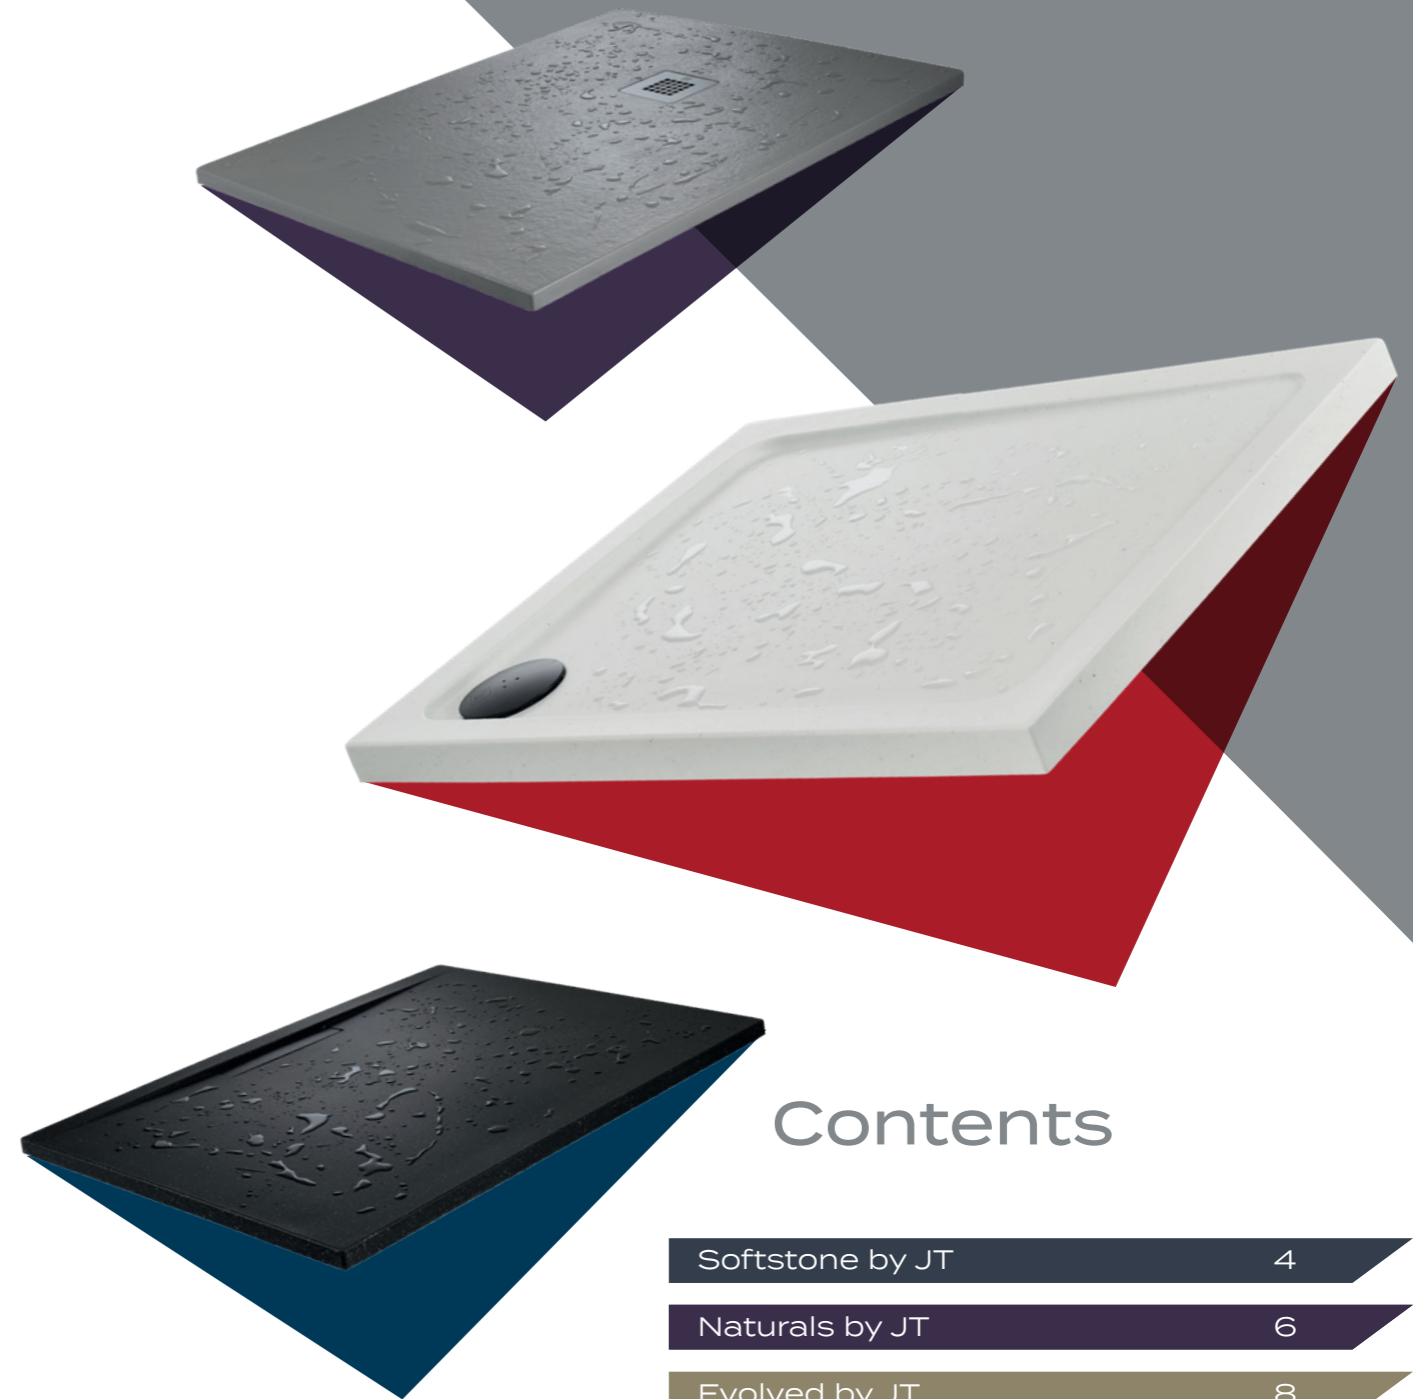

Contents

Softstone by JT	4
Naturals by JT	6
Evolved by JT	8
Fusion by JT	10
Merlin by JT	12
Ultracast by JT	13
Anti-Slip by JT	14
Accessories by JT	16
Technical Details	18