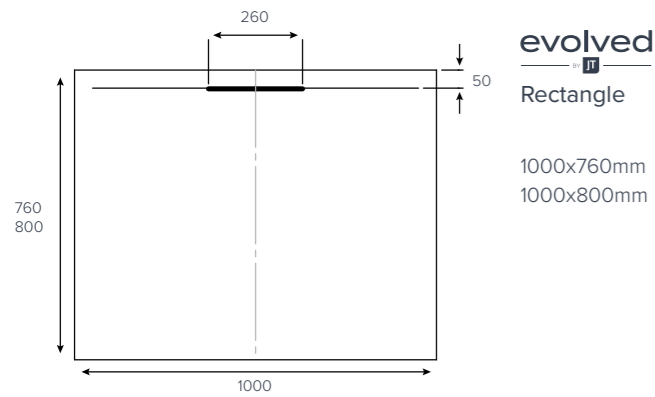

naturals

Rectangle

- 1200x700mm
- 1200x800mm
- 1200x900mm
- 1200x1000mm

naturals

Quadrant

- 800x800mm
- 900x900mm

naturals

Cross Section

naturals

Rectangle

- 1400x700mm
- 1400x800mm
- 1400x900mm
- 1400x1000mm
- 1500x700mm
- 1500x800mm
- 1500x900mm

Colour availability

The shower tray. Evolved.

Waste & Tray

Side Profile

Waste