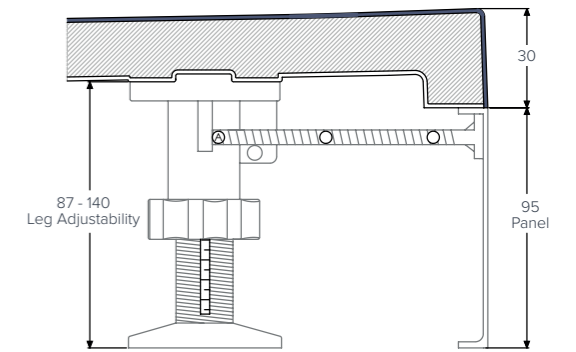

naturals

Rectangle

- 1400x700mm
- 1400x800mm
- 1400x900mm
- 1400x1000mm
- 1500x700mm
- 1500x800mm
- 1500x900mm

Colour availability

The shower tray. Evolved.

Waste & Tray

Side Profile

Waste