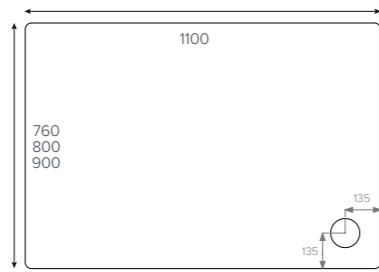

fusion Rectangle

- 1100x760mm ■
- 1100x900mm ■
- 1100x800mm ■▲