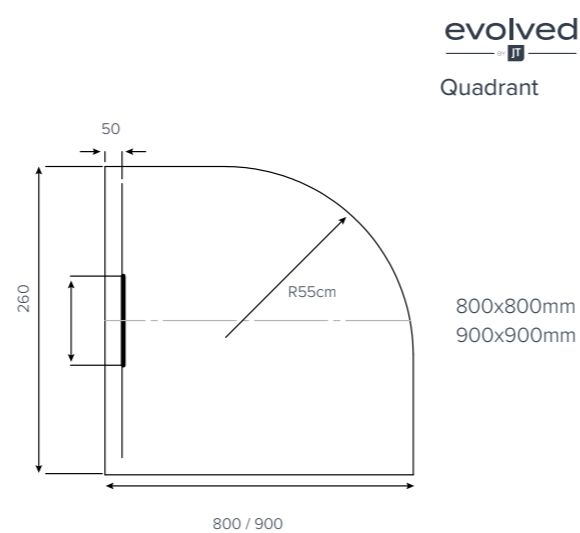

Size bands

- A. 1200x900mm
- B. 1600x800mm
- C. 2050x1000mm

softstone

Bespoke example

Cross-hatched areas indicate the areas of standard size that will be cut off to create your required bespoke size.

softstone

naturals

Rectangle

- 1200x700mm
- 1200x800mm
- 1200x900mm
- 1200x1000mm

naturals

Quadrant

- 800x800mm
- 900x900mm

naturals

Cross Section

naturals

Rectangle

- 1400x700mm
- 1400x800mm
- 1400x900mm
- 1400x1000mm
- 1500x700mm
- 1500x800mm
- 1500x900mm

Colour availability

The shower tray. Evolved.

Waste & Tray

Side Profile

Waste

Colour availability

fusion Rectangle

- 1600x700mm ■
- 1600x760mm ■
- 1600x800mm ■▲
- 1600x900mm ■

fusion Rectangle

- 1700x700mm ■
- 1700x760mm ■
- 1700x800mm ■
- 1700x900mm ■
- 1800x800mm ■

fusion Rectangle