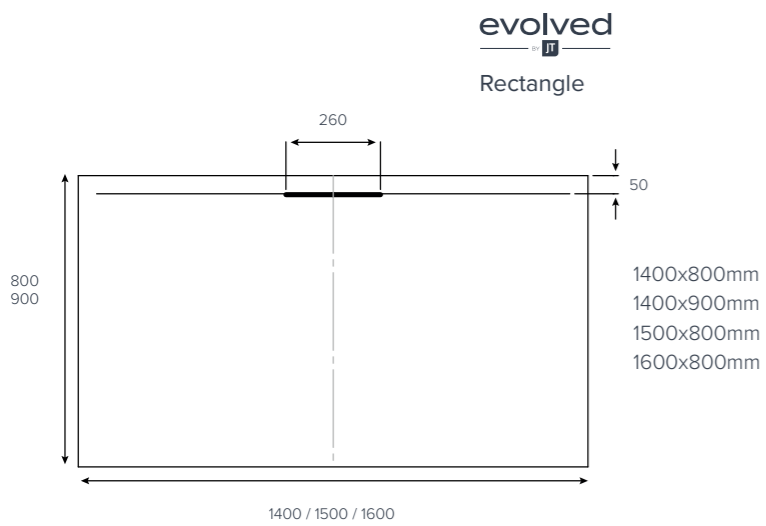

Size bands

- A. 1200x900mm
- B. 1600x800mm
- C. 2050x1000mm

softstone

Bespoke example

Cross-hatched areas indicate the areas of standard size that will be cut off to create your required bespoke size.

softstone

naturals

Rectangle

- 1200x700mm
- 1200x800mm
- 1200x900mm
- 1200x1000mm

naturals

Quadrant

- 800x800mm
- 900x900mm

naturals

Cross Section

naturals

Rectangle

- 1400x700mm
- 1400x800mm
- 1400x900mm
- 1400x1000mm
- 1500x700mm
- 1500x800mm
- 1500x900mm

Colour availability

The shower tray. Evolved.

Waste & Tray

Side Profile

Waste

Colour availability

fusion Rectangle

- 1600x700mm ■
- 1600x760mm ■
- 1600x800mm ■▲
- 1600x900mm ■

fusion Rectangle

- 1700x700mm ■
- 1700x760mm ■
- 1700x800mm ■
- 1700x900mm ■
- 1800x800mm ■

fusion Rectangle