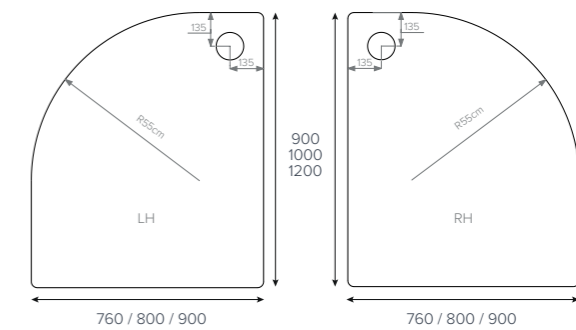

fusion Quadrant

Quadrant

- 800x800mm ■
- 900x900mm ■
- 1000x1000mm ■

fusion Offset Quadrant

Offset Quadrant

- 900x760mm ■
- 1000x800mm ■
- 1200x800mm ■
- 1200x900mm ■

Key

- Available with Upstands
- ▲ 3 Upstands - Left and right hand