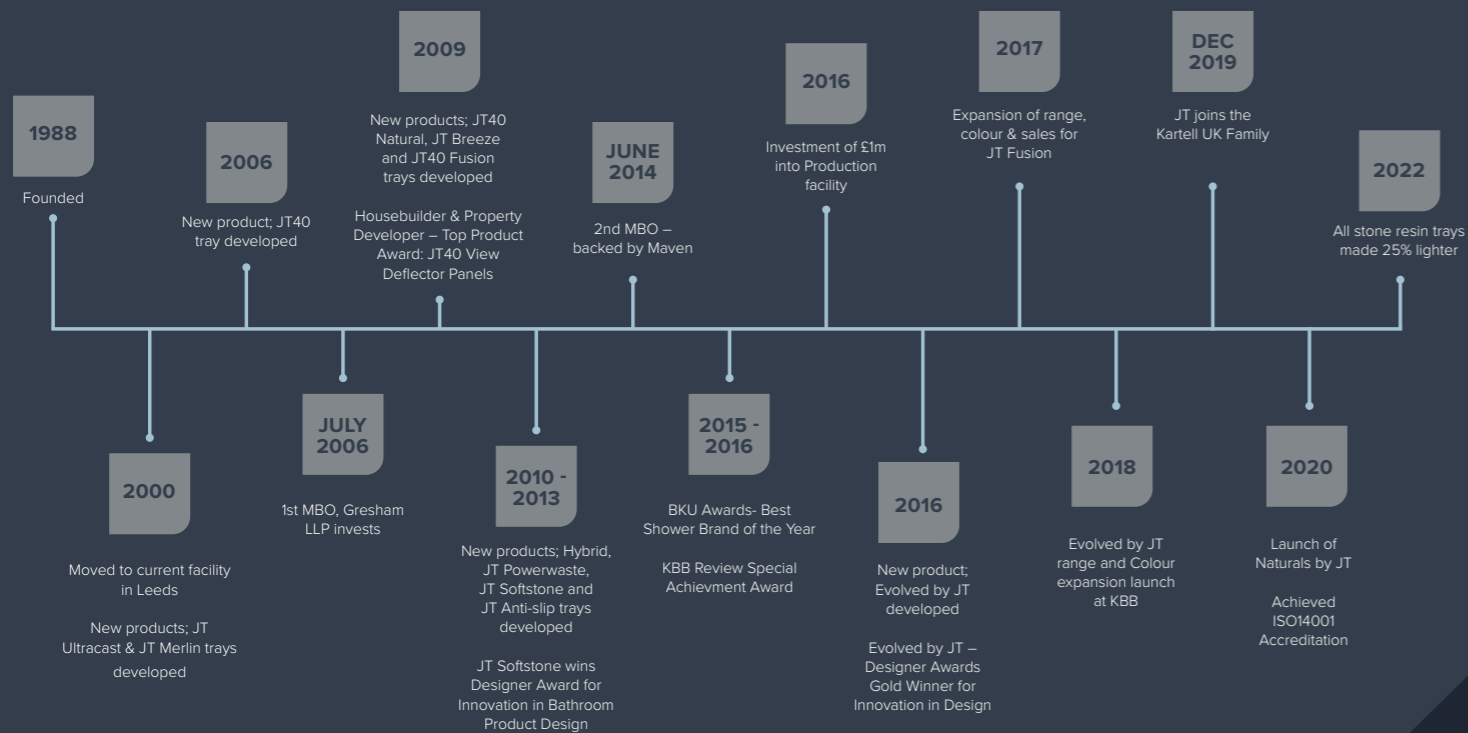

Design, Quality
& Innovation.

JT Shower Tray Collection

www.just-trays.com

Over 30 years of design, quality & innovation

For three decades, we have proudly flown the flag for quality British manufacturing from our state-of-the-art manufacturing plant in Leeds. Our design, innovation and award-winning quality today sees JT deliver over a third of all shower tray sales in the UK and export internationally. Thank you for choosing JT and supporting Great British Manufacturing.