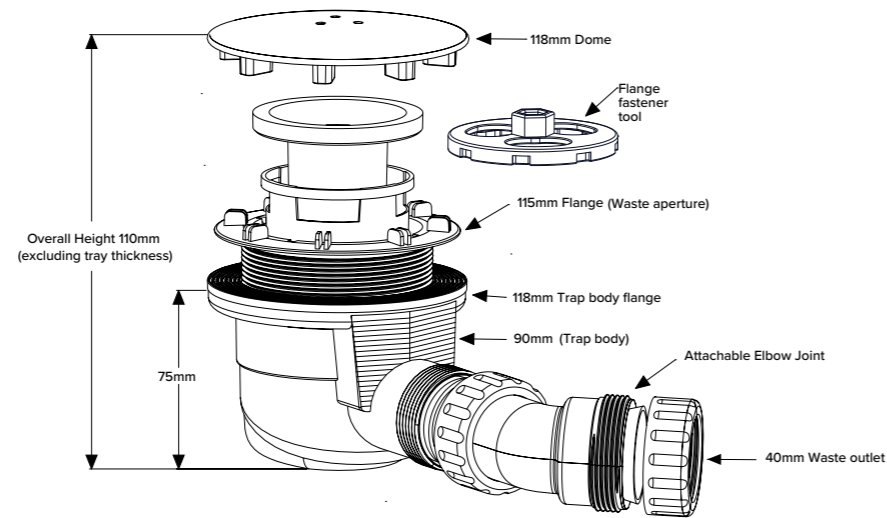

JT90mm waste

Rapid water dispersal

A 90mm rapid waste outlet that allows 48 litres of water to be carried away each minute. Its sleek lines perfectly complement the Fusion by JT range. Conforms to BS EN 274-1:2002. Features a 50mm water seal and an easily removable dome for cleaning.