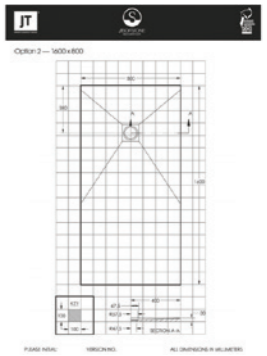

Size bands

- A. 1200x900mm
- B. 1600x800mm
- C. 2050x1000mm

softstone

Bespoke example

Cross-hatched areas indicate the areas of standard size that will be cut off to create your required bespoke size.

softstone