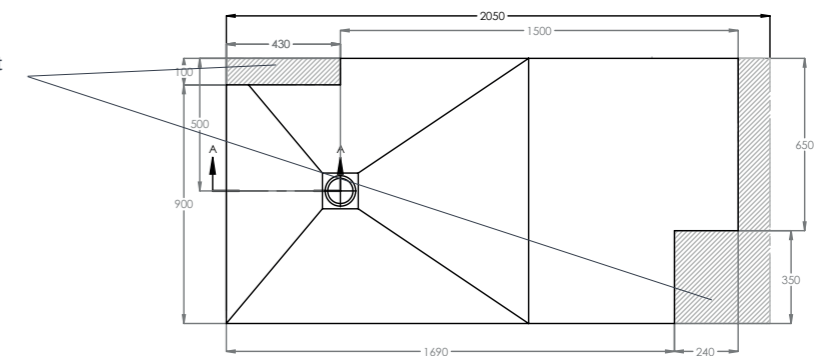

Size bands

- A. 1200x900mm
- B. 1600x800mm
- C. 2050x1000mm

softstone

Bespoke example

Cross-hatched areas indicate the areas of standard size that will be cut off to create your required bespoke size.

softstone