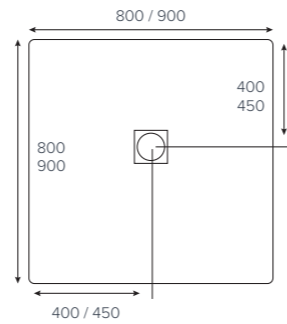

softstone

Square

800x800mm
900x900mm