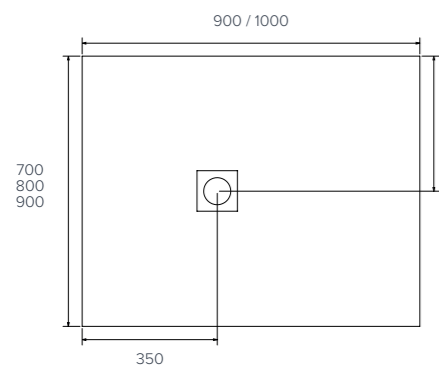

Size bands

- A. 1200x900mm
- B. 1600x800mm
- C. 2050x1000mm

softstone

Bespoke example

Cross-hatched areas indicate the areas of standard size that will be cut off to create your required bespoke size.

softstone

softstone

Colour availability

naturals

Shaped from our landscape

naturals

Square

- 800x800mm
- 900x900mm
- 1000x1000mm

naturals

Rectangle

- 1600x700mm
- 1600x800mm
- 1600x900mm
- 1600x1000mm
- 1700x700mm
- 1700x800mm
- 1700x900mm
- 1800x700mm
- 1800x800mm
- 1800x900mm
- 1800x1000mm
- 2000x800mm
- 2000x900mm

naturals

Rectangle

- 900x700mm
- 1000x700mm
- 1000x800mm
- 1000x900mm