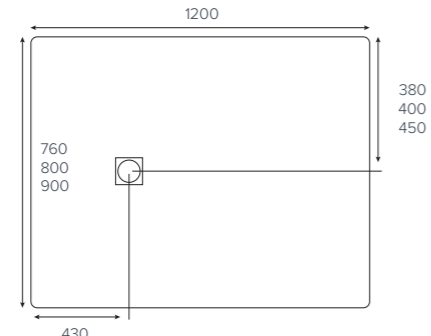

Aqua cushion flooring

softstone

Square

800x800mm
900x900mm

softstone

Rectangle

900x800mm
1000x800mm
1000x900mm

softstone

Rectangle

1200x760mm
1200x800mm
1200x900mm

softstone

Rectangle

1400x900mm
1500x760mm

softstone

Rectangle

1600x800mm
1700x800mm

Size bands

- A. 1200x900mm
- B. 1600x800mm
- C. 2050x1000mm

softstone

Bespoke example

Cross-hatched areas indicate the areas of standard size that will be cut off to create your required bespoke size.

softstone