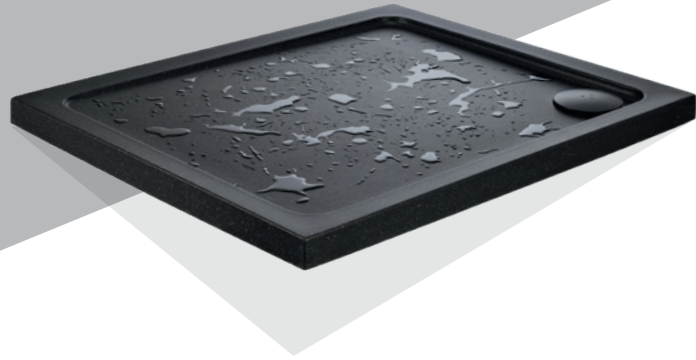

fusion Rectangle

- 1600x700mm ■
- 1600x760mm ■
- 1600x800mm ■▲
- 1600x900mm ■

fusion Rectangle

- 1700x700mm ■
- 1700x760mm ■
- 1700x800mm ■
- 1700x900mm ■
- 1800x800mm ■

fusion Rectangle

- 1000x700mm ■
- 1000x800mm ■
- 1000x760mm ■
- 1000x900mm ■

fusion Rectangle

- 1100x760mm ■
- 1100x900mm ■
- 1100x800mm ■▲

fusion Rectangle

- 1200x700mm ■
- 1200x800mm ■▲
- 1200x760mm ■▲
- 1200x900mm ■
- 1300x800mm ■

fusion Quadrant

Quadrant

- 800x800mm ■
- 900x900mm ■
- 1000x1000mm ■

fusion Offset Quadrant

Offset Quadrant

- 900x760mm ■
- 1000x800mm ■
- 1200x800mm ■
- 1200x900mm ■

Key

- Available with Upstands
- ▲ 3 Upstands - Left and right hand

Note:

Waste position on upstand trays is 141 x 141 in from outside edge except on 3 upstand RH where the waste dimension is 141 x 135

Riser kits available for all trays

- 1000mm Quad
- 1200mm Offset Quad
- 1200x900mm
- 1800x1000mm

fusion Leg Cross Section

fusion Leg Detail

- 45mm High
- Internal Depth 10-25mm
- Shoulder Width 52mm
- Leg Adjustment 87-140mm