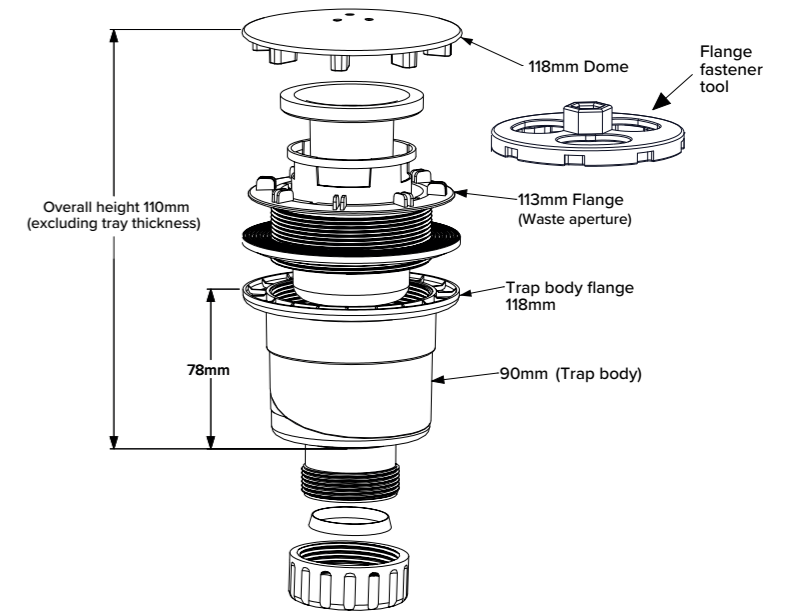

Concealed waste

Rapid water dispersal

Concealed white waste designed to give the seamless look to your shower tray. Fits in the standard 90mm waste.

JT vertical 90mm waste

Intelligent water removal

A 90mm vertical waste designed to help assist the water dispersal where the fall for the waste pipe cannot be achieved. Conforms to BS EN 274-1:2002, carries away 48 litres of water a minute. Features a 50mm water seal and an easily removable dome for cleaning.