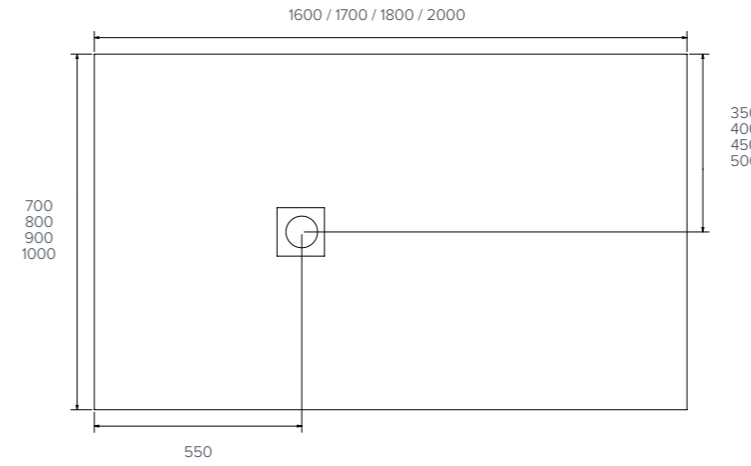

Size bands

- A. 1200x900mm
- B. 1600x800mm
- C. 2050x1000mm

softstone

Bespoke example

Cross-hatched areas indicate the areas of standard size that will be cut off to create your required bespoke size.

softstone

softstone

Colour availability

naturals

Shaped from our landscape

naturals

Square

- 800x800mm
- 900x900mm
- 1000x1000mm

naturals

Rectangle

- 1600x700mm
- 1600x800mm
- 1600x900mm
- 1600x1000mm
- 1700x700mm
- 1700x800mm
- 1700x900mm
- 1800x700mm
- 1800x800mm
- 1800x900mm
- 1800x1000mm
- 2000x800mm
- 2000x900mm

naturals

Rectangle

- 900x700mm
- 1000x700mm
- 1000x800mm
- 1000x900mm

naturals

Rectangle

- 1200x700mm
- 1200x800mm
- 1200x900mm
- 1200x1000mm

naturals

Quadrant

- 800x800mm
- 900x900mm

naturals

Cross Section