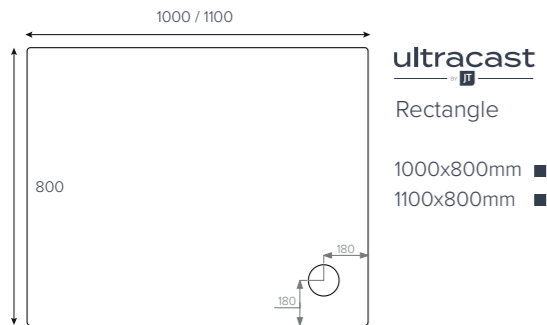

Simple elegance