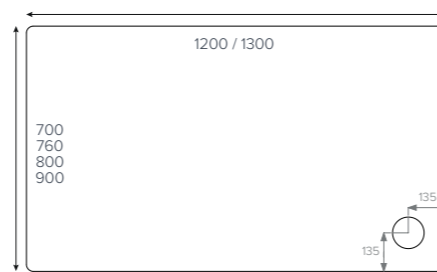

naturals

Rectangle

- 1400x700mm
- 1400x800mm
- 1400x900mm
- 1400x1000mm
- 1500x700mm
- 1500x800mm
- 1500x900mm

Colour availability

The shower tray. Evolved.

Waste & Tray

Side Profile

Waste

- 1000x700mm ■
- 1000x800mm ■
- 1000x760mm ■
- 1000x900mm ■

fusion Rectangle

- 1100x760mm ■
- 1100x900mm ■
- 1100x800mm ■▲

fusion Rectangle

- 1200x700mm ■
- 1200x800mm ■▲
- 1200x760mm ■▲
- 1200x900mm ■
- 1300x800mm ■

fusion Quadrant

Quadrant

- 800x800mm ■
- 900x900mm ■
- 1000x1000mm ■

fusion Offset Quadrant

Offset Quadrant

- 900x760mm ■
- 1000x800mm ■
- 1200x800mm ■
- 1200x900mm ■

Key

- Available with Upstands
- ▲ 3 Upstands - Left and right hand