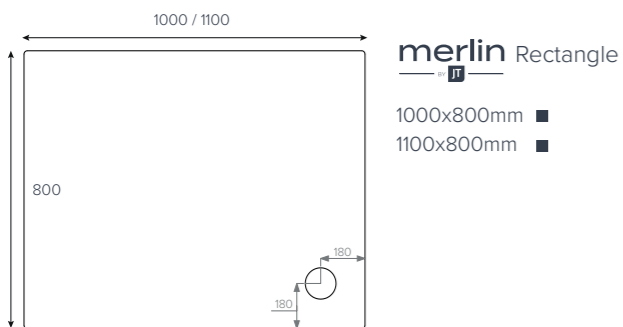

fusion Leg Cross Section

fusion Leg Detail

- 45mm High
- Internal Depth 10-25mm
- Shoulder Width 52mm
- Leg Adjustment 87-140mm

It's a kind of magic

Key

- Available with Upstands
- Upstands Only

We recommend these trays are installed with a **flow by JT 50mm waste**