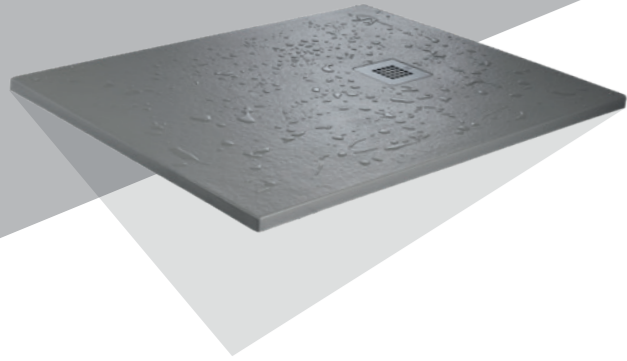

softstone

Colour availability

naturals

Shaped from our landscape

naturals

Square

- 800x800mm
- 900x900mm
- 1000x1000mm

naturals