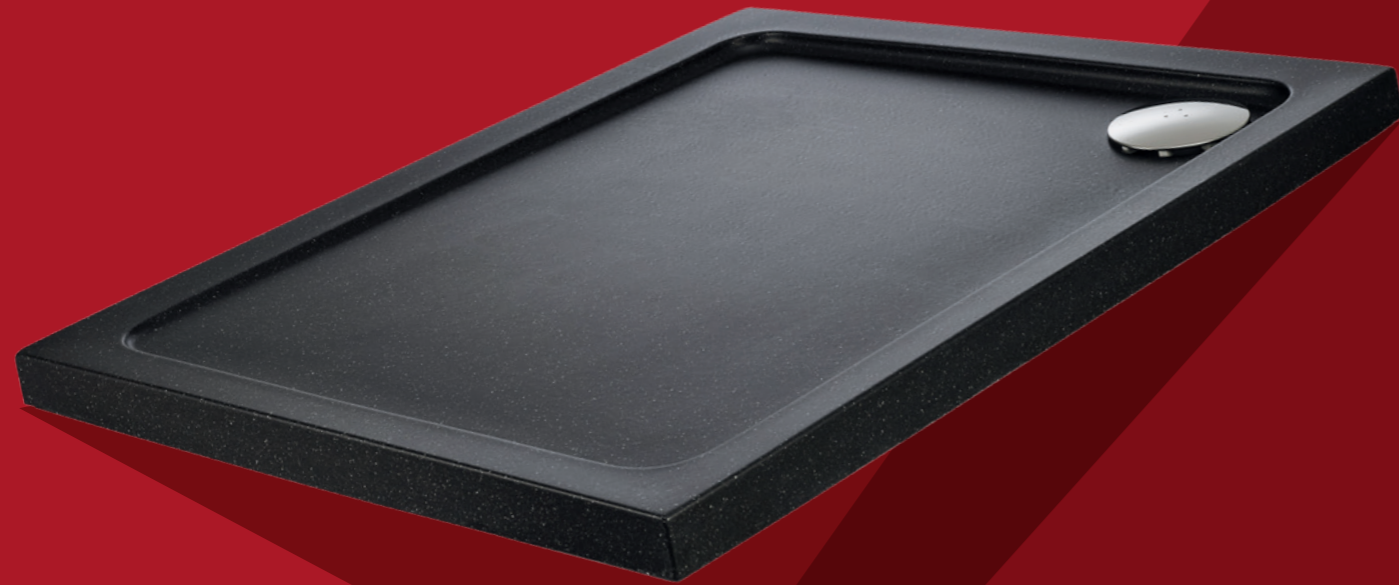

Seamless style

fusion
BY JT

The original low-level tray is a best seller with installers and consumers alike. The Fusion by JT is manufactured from ABS capped acrylic stone resin and double skinned for extra strength. Installation is easy whether raising on legs with a JT Riser Kit or fitting flat-to-the floor for the ultimate sleek look.