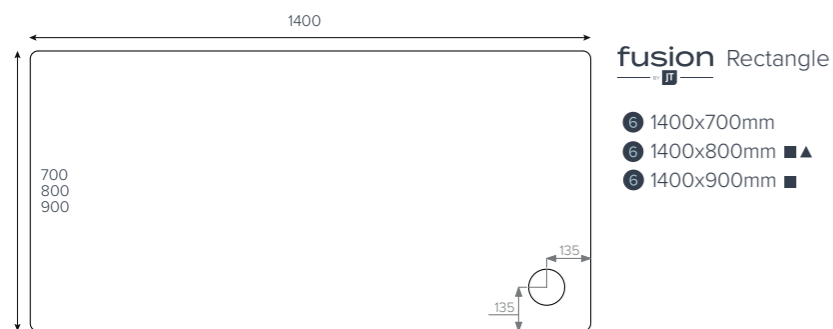

- 1000x700mm ■
- 1000x800mm ■
- 1000x760mm ■
- 1000x900mm ■

fusion Rectangle

- 1100x760mm ■
- 1100x900mm ■
- 1100x800mm ■▲

fusion Rectangle

- 1200x700mm ■
- 1200x800mm ■▲
- 1200x760mm ■▲
- 1200x900mm ■
- 1300x800mm ■

fusion Quadrant

Quadrant

- 800x800mm ■
- 900x900mm ■
- 1000x1000mm ■

fusion Offset Quadrant

Offset Quadrant

- 900x760mm ■
- 1000x800mm ■
- 1200x800mm ■
- 1200x900mm ■

Key

- Available with Upstands
- ▲ 3 Upstands - Left and right hand