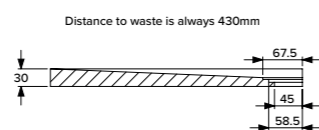

softstone

Cross Section